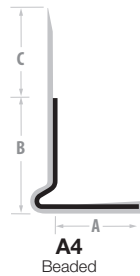

Cornerbead Paper Face Tape-On

A1XW EL Tape-On Extra Wide Outside Corner

- Standard Steel Thickness
- Scuff Resistant Paper
- Excellent Adhesion

Prod#	Lgth	Pcs/Ctn	Ft/Ctn	Ctns/Pallet	Wt/Ctn
41020	8 ft	50	400	60	39
41025	9 ft	50	450	60	43
41030	10 ft	50	500	60	48
41035	12 ft	50	600	60	53

S1XW Tape-On Extra Wide Outside Corner

- Lighter gauge steel
- Scuff Resistant Paper
- Excellent Adhesion

Prod#	Lgth	Pcs/Ctn	Ft/Ctn	Ctns/Pallet	Wt/Ctn
41050	8 ft	50	400	60	42
41055	9 ft	50	450	60	47
41060	10 ft	50	500	60	52

A1 OA Open Angle Tape-On Cornerbead

- Standard Steel Thickness
- Scuff Resistant Paper
- Excellent Adhesion

Prod#	Lgth	Pcs/Ctn	Ft/Ctn	Ctns/Pallet	Wt/Ctn
41100	8 ft	50	400	60	31
41105	9 ft	50	450	60	35
41110	10 ft	50	500	60	39

L Metal (Beaded) Tape-On

A4 Tape-On "L" Trim Outside Corner

L-Trim

Prod#	Lgth	A	B	C	Pcs/Ctn	Ft/Ctn	Wt/Ctn
41130	8 ft	1/2"	15/16"	1-5/16"	50	400	33
41135	10 ft	1/2"	15/16"	1-5/16"	50	500	41
41140	8 ft	5/8"	13/16"	1-5/16"	50	400	33
41145	10 ft	5/8"	13/16"	1-5/16"	50	500	41
41150	10 ft	3/4"	15/16"	1-5/16"	50	500	48
41155	10 ft	1"	15/16"	1-5/16"	50	500	55