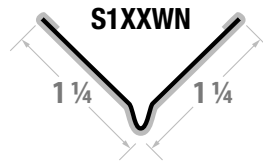

Cornerbead Paper Face Nail On

S1XX WN Nail-On Extra Wide 1-1/4" Cornerbead

- Lighter gauge Steel
- Scuff Resistant Paper
- Excellent Adhesion

Prod#	Lgth	Pcs/Ctn	Ft/Ctn	Ctns/Pallet	Wt/Ctn
41610	8 ft	50	400	60	40
41615	9 ft	50	450	60	45
41620	10 ft	50	500	60	51