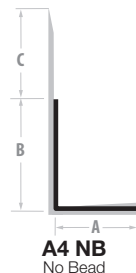

S1XW Tape-On Extra Wide Outside Corner

- Lighter gauge steel
- Scuff Resistant Paper
- Excellent Adhesion

Prod#	Lgth	Pcs/Ctn	Ft/Ctn	Ctns/Pallet	Wt/Ctn
41050	8 ft	50	400	60	42
41055	9 ft	50	450	60	47
41060	10 ft	50	500	60	52

A1 OA Open Angle Tape-On Cornerbead

- Standard Steel Thickness
- Scuff Resistant Paper
- Excellent Adhesion

Prod#	Lgth	Pcs/Ctn	Ft/Ctn	Ctns/Pallet	Wt/Ctn
41100	8 ft	50	400	60	31
41105	9 ft	50	450	60	35
41110	10 ft	50	500	60	39

L Metal (Beaded) Tape-On

A4 Tape-On "L" Trim Outside Corner

L-Trim

Prod#	Lgth	A	B	C	Pcs/Ctn	Ft/Ctn	Wt/Ctn
41130	8 ft	1/2"	15/16"	1-5/16"	50	400	33
41135	10 ft	1/2"	15/16"	1-5/16"	50	500	41
41140	8 ft	5/8"	13/16"	1-5/16"	50	400	33
41145	10 ft	5/8"	13/16"	1-5/16"	50	500	41
41150	10 ft	3/4"	15/16"	1-5/16"	50	500	48
41155	10 ft	1"	15/16"	1-5/16"	50	500	55

L Metal (No Bead) Tape-On

A4 NB Tape-On "L" Trim Outside Corner

L-Trim No Bead

Prod#	Lgth	A	B	C	Pcs/Ctn	Ft/Ctn	Wt/Ctn
41170	8 ft	1/2"	15/16"	1-5/16"	50	400	33
41175	10 ft	1/2"	15/16"	1-5/16"	50	500	41
41185	8 ft	5/8"	13/16"	1-5/16"	50	400	33
41190	10 ft	5/8"	13/16"	1-5/16"	50	500	41