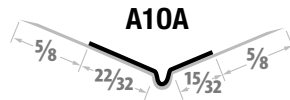

Cornerbead Paper Face Tape-On

A1XW EL Tape-On Extra Wide Outside Corner

- Standard Steel Thickness
- Scuff Resistant Paper
- Excellent Adhesion

Prod#	Lgth	Pcs/Ctn	Ft/Ctn	Ctns/Pallet	Wt/Ctn
41020	8 ft	50	400	60	39
41025	9 ft	50	450	60	43
41030	10 ft	50	500	60	48
41035	12 ft	50	600	60	53

S1XW Tape-On Extra Wide Outside Corner

- Lighter gauge steel
- Scuff Resistant Paper
- Excellent Adhesion

Prod#	Lgth	Pcs/Ctn	Ft/Ctn	Ctns/Pallet	Wt/Ctn
41050	8 ft	50	400	60	42
41055	9 ft	50	450	60	47
41060	10 ft	50	500	60	52

A1 OA Open Angle Tape-On Cornerbead

- Standard Steel Thickness
- Scuff Resistant Paper
- Excellent Adhesion

Prod#	Lgth	Pcs/Ctn	Ft/Ctn	Ctns/Pallet	Wt/Ctn
41100	8 ft	50	400	60	31
41105	9 ft	50	450	60	35
41110	10 ft	50	500	60	39